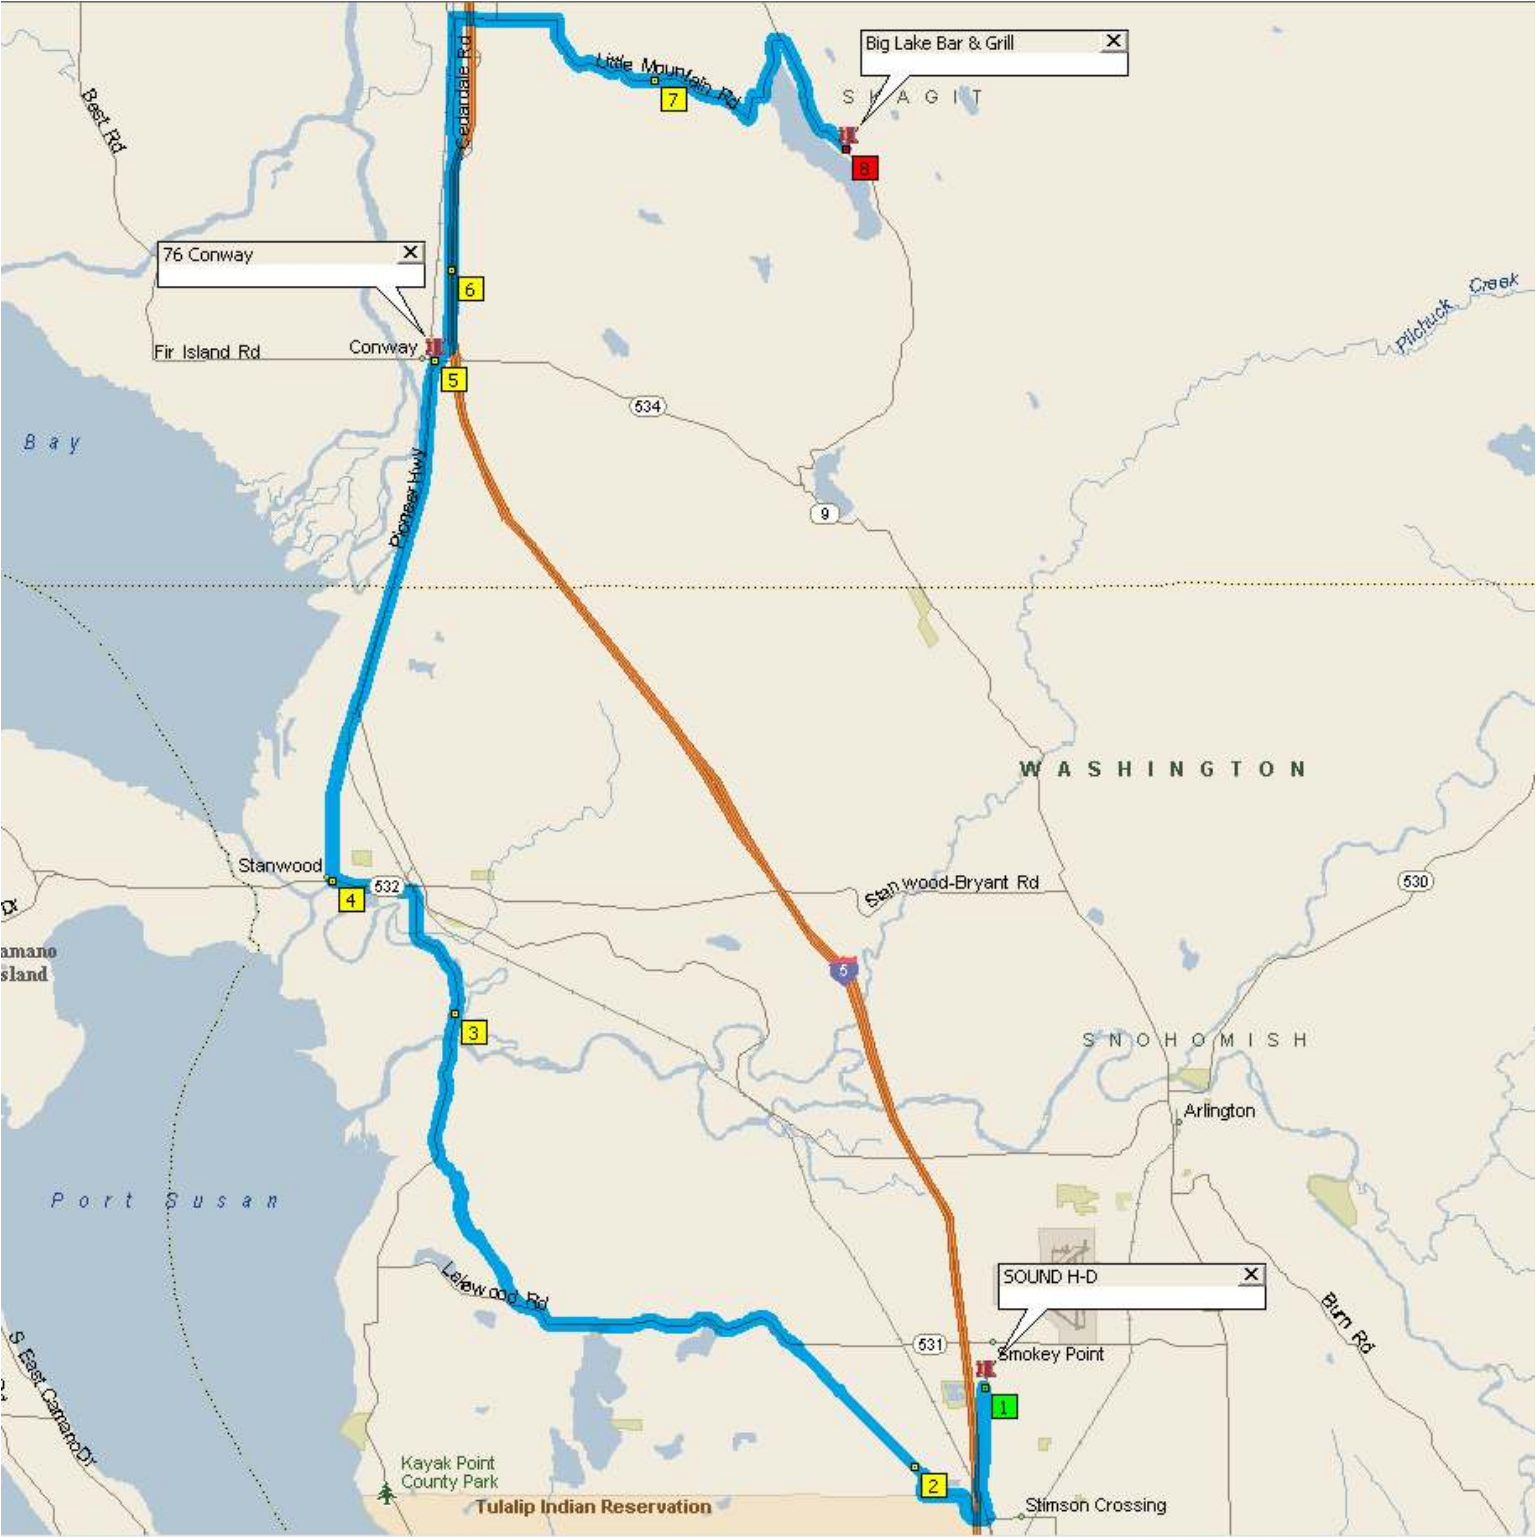

# 2012-01-28 4th Sat Ride to Big Lake Bar & grill

36.4 miles; 1 hour, 9 minutes

9:00 AM	0.0 mi	<b>1</b> Depart 16212 Smokey Point Blvd, Marysville, WA 98271 on Smokey Point Blvd (South) for 0.7 mi
9:01 AM	0.7 mi	Keep STRAIGHT onto Smokey Point Blvd [State Ave] for 0.6 mi
9:02 AM	1.3 mi	Road name changes to 35th Ave NE [Smokey Point Blvd] for 0.4 mi
9:03 AM	1.7 mi	Keep RIGHT onto Local road(s) for 54 yds
9:03 AM	1.8 mi	Bear RIGHT (West) onto 136th St NE for 0.2 mi
9:04 AM	1.9 mi	Road name changes to Fire Trail Rd for 0.4 mi
9:05 AM	2.3 mi	Bear LEFT (West) onto 140th St NE for 0.5 mi
9:07 AM	2.8 mi	Turn RIGHT (North) onto 23rd Ave NE for 0.3 mi
9:07 AM	3.1 mi	Bear LEFT (North-West) onto 45 Rd for 0.2 mi
9:08 AM	3.2 mi	<b>2</b> At near Stimson Crossing, stay on 45 Rd (North-West) for 2.3 mi
9:12 AM	5.5 mi	Keep STRAIGHT onto SR-531 [Lakewood Rd] for 2.6 mi
9:17 AM	8.2 mi	Keep STRAIGHT onto Lakewood Rd for 1.4 mi
9:19 AM	9.5 mi	Turn RIGHT (North) onto Frank Waters Rd for 2.3 mi
9:24 AM	11.9 mi	Bear RIGHT (North) onto Marine Dr for 1.9 mi
9:27 AM	13.8 mi	<b>3</b> At near Florence, stay on Marine Dr (North) for 1.3 mi
9:29 AM	15.1 mi	Road name changes to 84th Ave NW [Marine Dr] for 0.6 mi
9:30 AM	15.7 mi	Turn LEFT (West) onto 267th St NW for 0.2 mi
9:31 AM	15.9 mi	Road name changes to 88th Ave NW for 76 yds
9:31 AM	16.0 mi	Turn LEFT (West) onto SR-532 [268th St NW] for 0.8 mi
9:33 AM	16.7 mi	Keep STRAIGHT onto SR-532 [269th Pl NW] for 164 yds
9:33 AM	16.8 mi	<b>4</b> At Stanwood Hotel & Tavern [26926 102nd Ave NW, Stanwood WA 98292, United States, Tel: +1 (360) 629-2888], turn RIGHT (North) onto 102nd Ave NW for 0.4 mi
9:34 AM	17.2 mi	Road name changes to Old Pacific Hwy for 2.1 mi
9:37 AM	19.3 mi	Turn LEFT (North) onto Pioneer Hwy for 4.6 mi
9:43 AM	23.9 mi	Turn LEFT (North-West) onto Fir Island Rd for 131 yds
9:44 AM	24.0 mi	<b>5</b> At 76 Conway, return East on Fir Island Rd for 65 yds
9:44 AM	24.1 mi	Turn LEFT (North-East) onto Conway Frontage Rd [Conway Rd] for 1.3 mi
9:47 AM	25.3 mi	<b>6</b> At near Conway, stay on Conway Frontage Rd [Conway Rd] (North) for 1.7 mi
9:52 AM	27.1 mi	Bear LEFT (North) onto Old Highway 99 South Rd [Old Highway 99 S Rd] for 1.6 mi
9:55 AM	28.7 mi	Turn RIGHT (East) onto E Blackburn Rd for 1.4 mi
9:58 AM	30.1 mi	Bear RIGHT (South-East) onto Little Mountain Rd for 1.8 mi
10:01 AM	31.9 mi	<b>7</b> At near Big Lake, stay on Little Mountain Rd (East) for 1.9 mi
10:04 AM	33.7 mi	Turn LEFT (North) onto W Big Lake Blvd for 0.9 mi
10:06 AM	34.6 mi	Turn RIGHT (South-East) onto SR-9 [State Route 9] for 1.8 mi
10:09 AM	36.4 mi	<b>8</b> Arrive Big Lake Bar & Grill [18247 Wa-9, Mt Vernon WA 98274, United States, Tel: +1 (360) 422-6411]